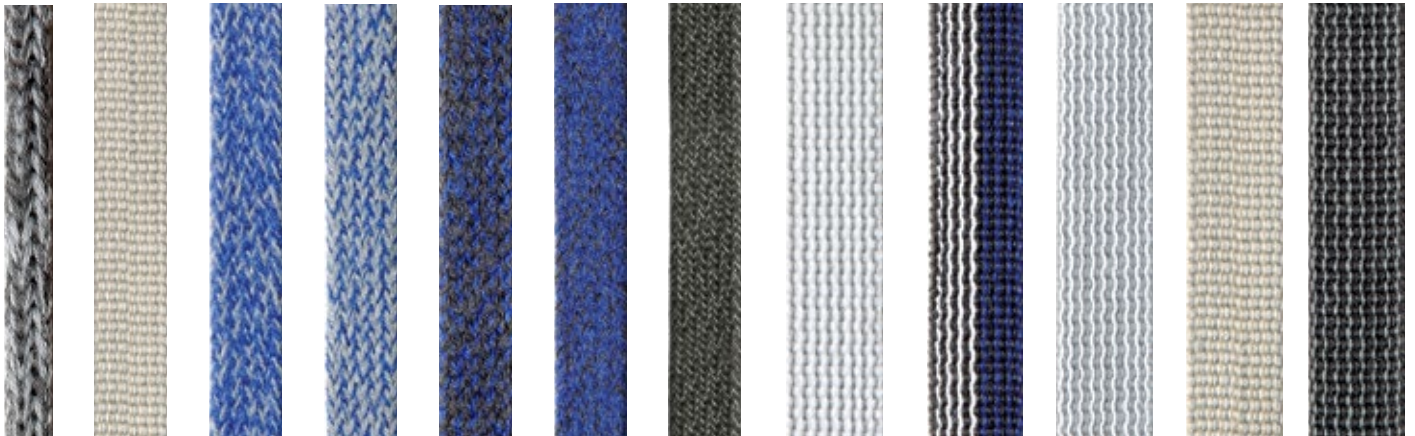

STRAP COLORS

R50 1/4" dia.
 R45 3/8" Ringee only
 R11 3/8"
 R13 3/8"
 R15 3/8"
 R17 3/8"
 R19 3/8"
 R3 1/2"
 R10 1/2"
 R27 1/2"
 R28 1/2"
 R29 1/2"

R41 1/2"
 R51-GREY 1/2"
 R51-WINE 1/2"
 R48 3/4" dia.
 R49 3/4" dia.
 R1 1"
 R2 1"
 R7 1"

R25 2"

R26 2"

R30 2"

Images are a representation of color only.
 Samples available on request.

STRAP