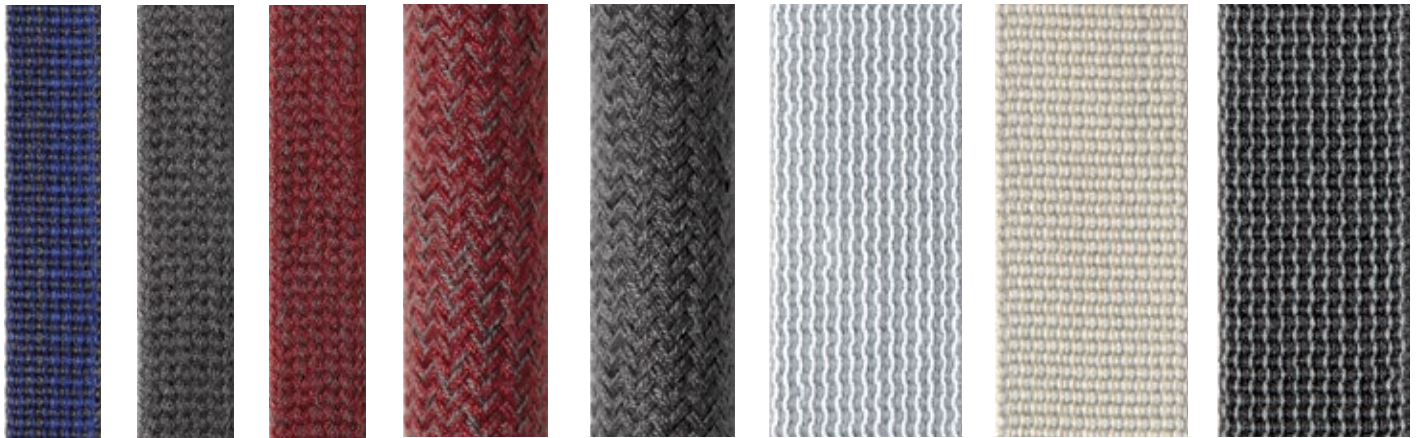

STRAP COLORS

R50 1/4" dia.
 R45 3/8" Ringee only
 R11 3/8"
 R13 3/8"
 R15 3/8"
 R17 3/8"
 R19 3/8"
 R3 1/2"
 R10 1/2"
 R27 1/2"
 R28 1/2"
 R29 1/2"

R41 1/2"
 R51-GREY 1/2"
 R51-WINE 1/2"
 R48 3/4" dia.
 R49 3/4" dia.
 R1 1"
 R2 1"
 R7 1"

R25 2"

R26 2"

R30 2"

Images are a representation of color only.
 Samples available on request.

STRAP